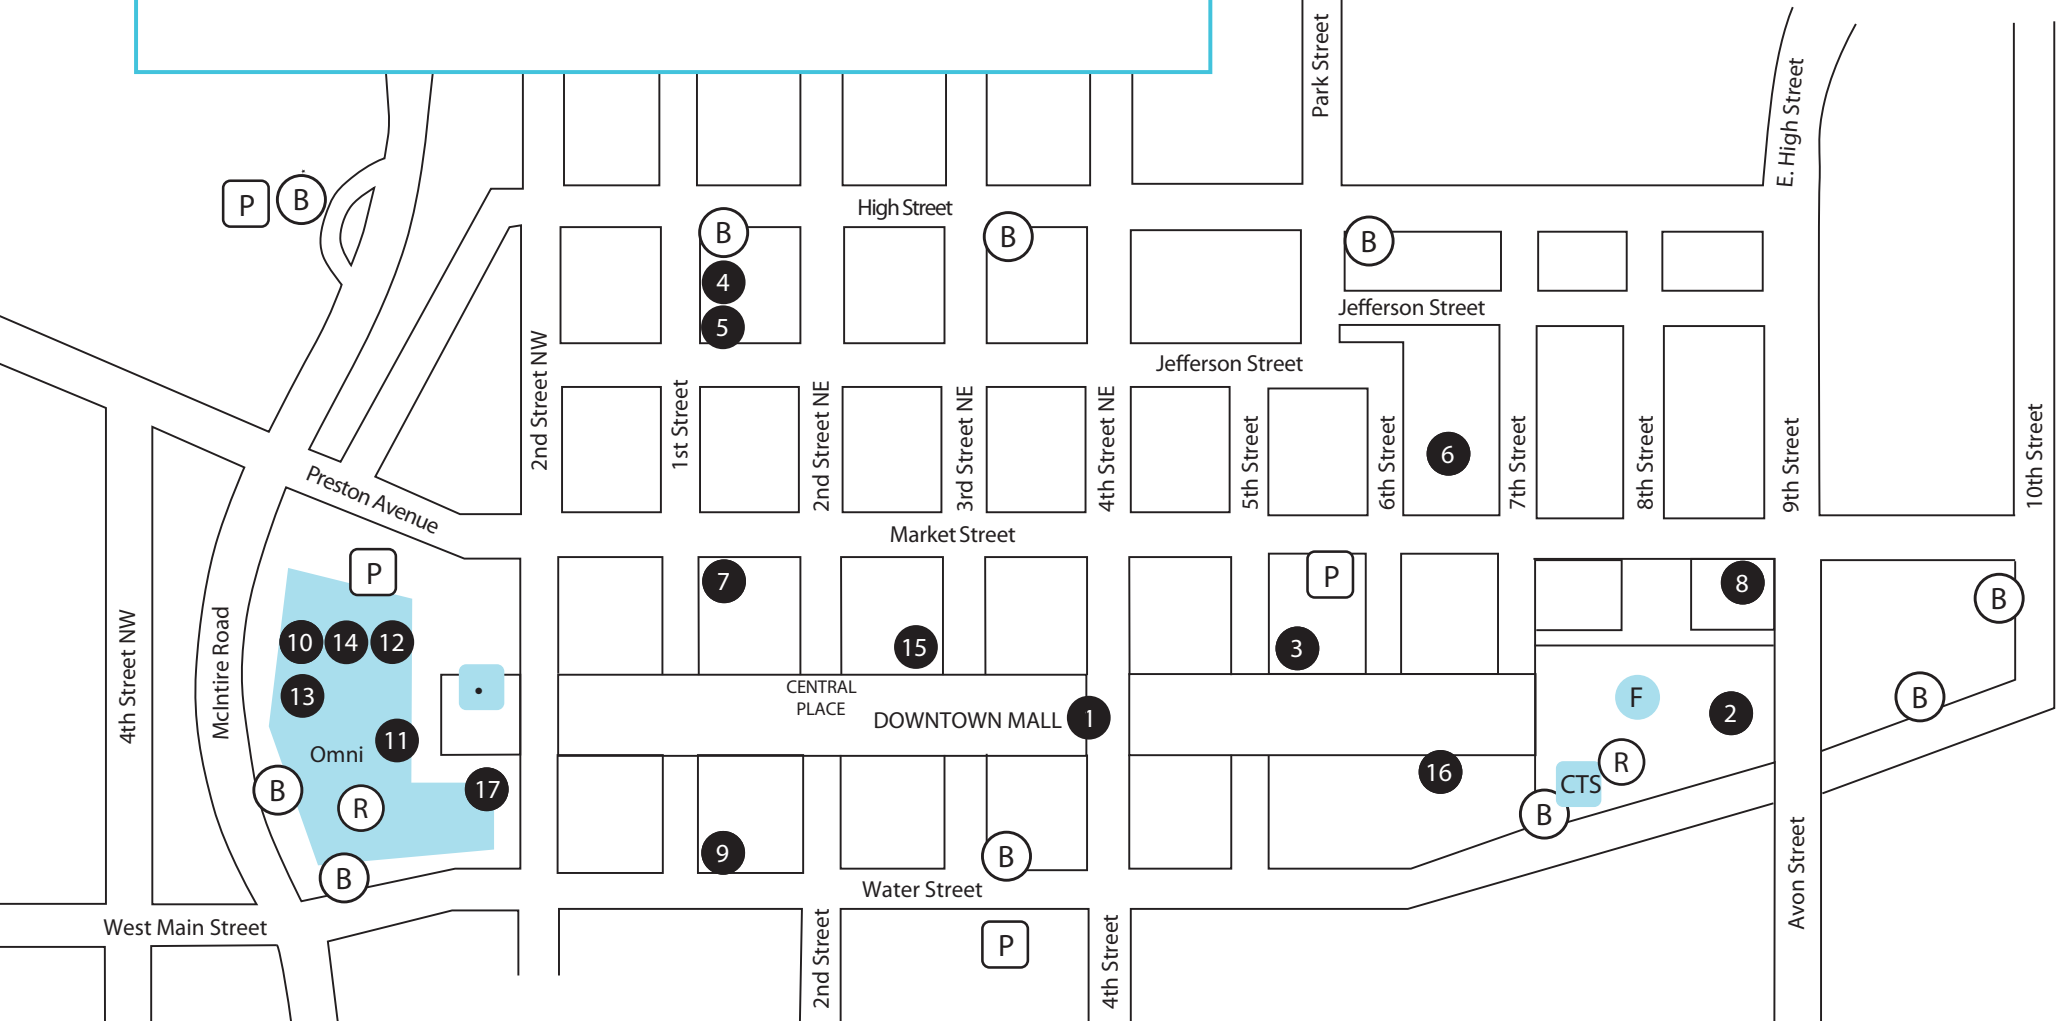

- B Bus Stop
- P Parking
- F Food Vendor
- Handicap Accessible
- R Restrooms
- Processional Start Point
- CTS CTS Downtown Station

- | | | |
|--|--|--|
| <ul style="list-style-type: none"> 1 Charlottesville Downtown Mall 2 Charlottesville Pavilion R 3 CitySpace R 4 First United Methodist Main Sanctuary R 5 First United Methodist Small Sanctuary R 6 Grace Covenant Church | <ul style="list-style-type: none"> 7 Haven Sanctuary 8 Herman Key, Jr. Rec Center R 9 Light House Studio 10 Omni Hotel, Ashlawn-Highlands Room R 11 Omni Hotel, Atrium R | <ul style="list-style-type: none"> 12 Omni Hotel, Ballroom R 13 Omni Hotel, James Monroe Room R 14 Omni Hotel, Lewis & Clark Room R 15 Paramount Theater R 16 Virginia Discovery Museum 17 Main Street Arena |
|--|--|--|